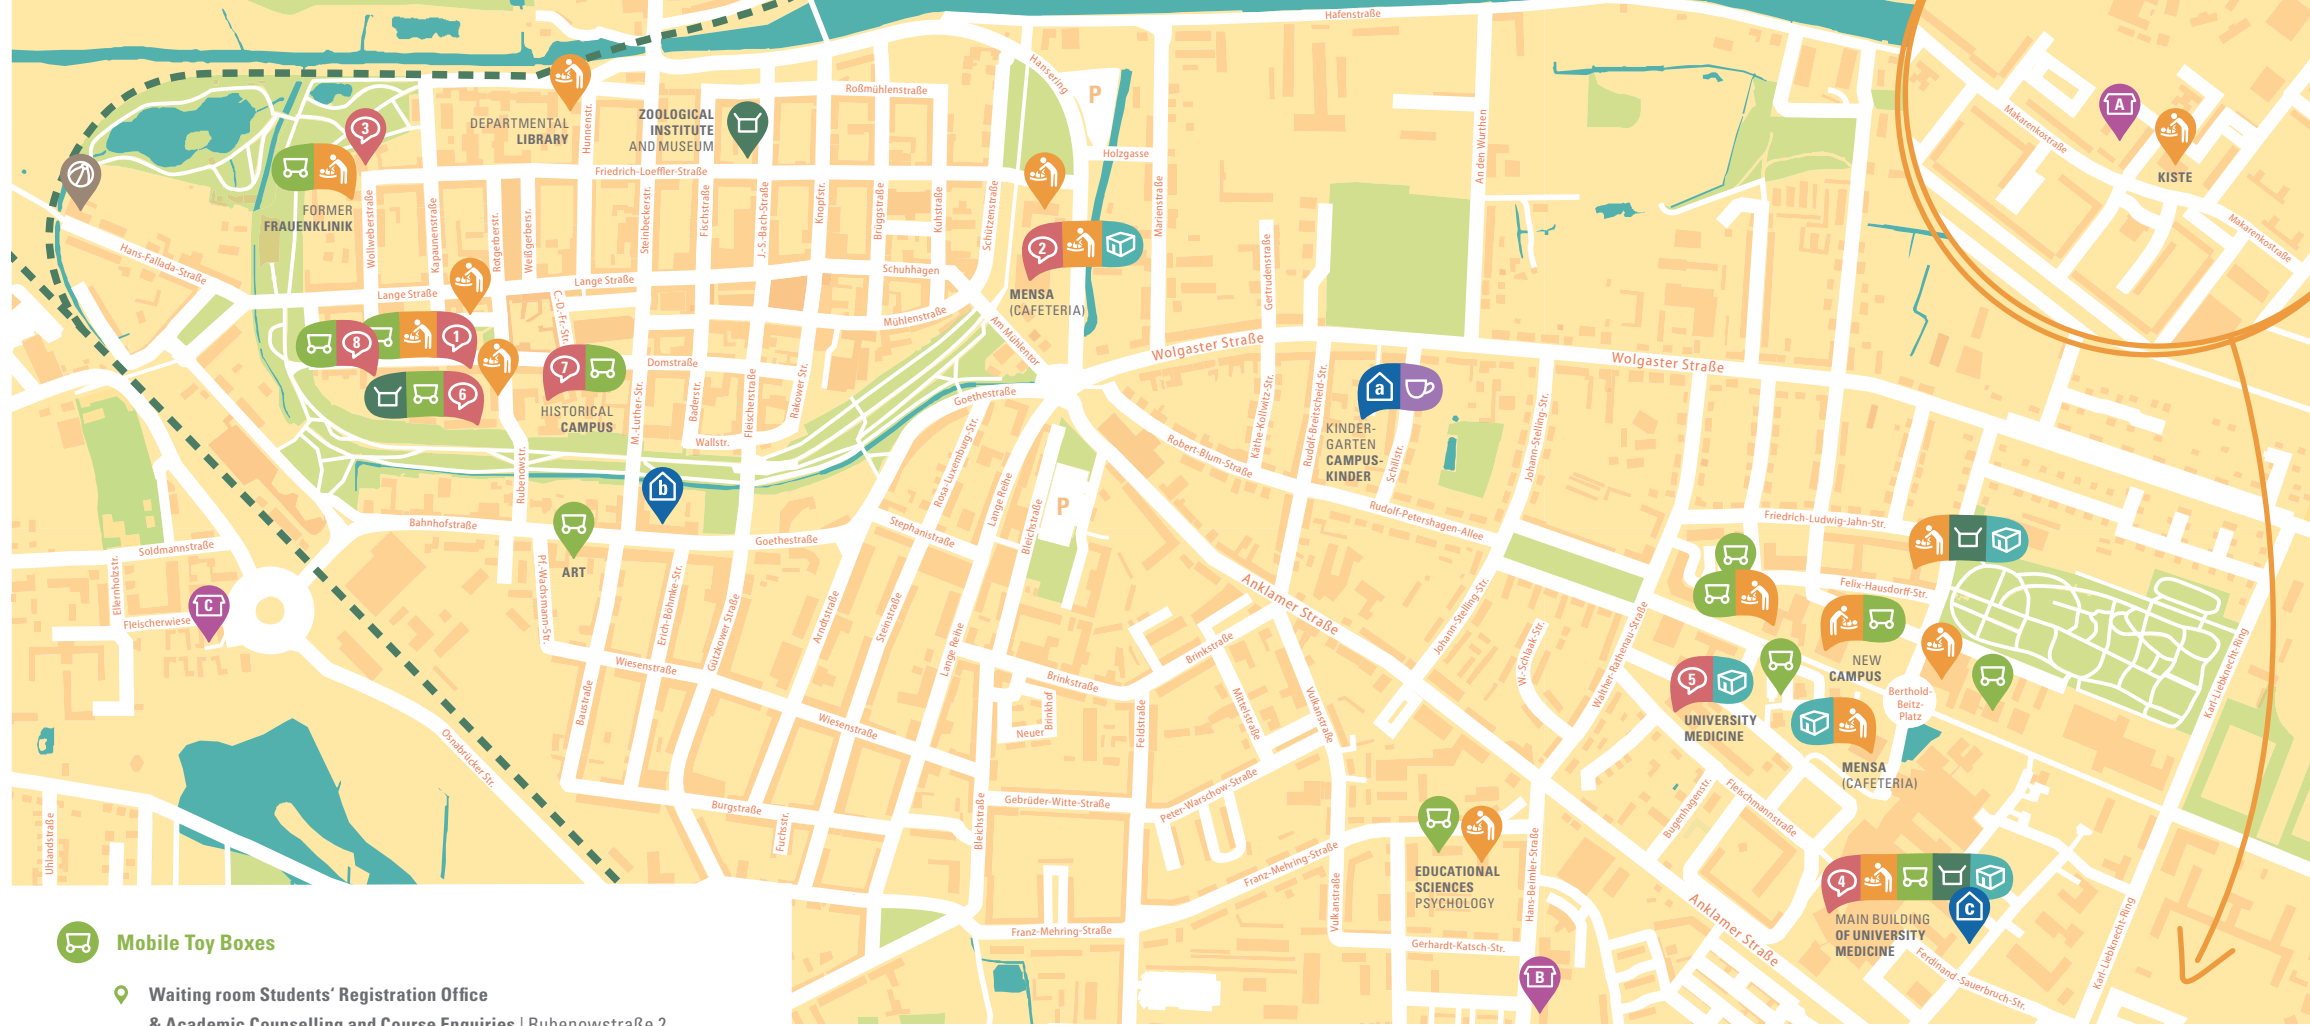

# MAP WHERE'S WHAT?

## Baby Changing Tables

- 📍 **Main Building** | Domstraße 11 | Entrance II
- 📍 **Audimax** | Rubenowstraße 1
- 📍 **Faculty of Theology** | Am Rubenowplatz 2/3
- 📍 **Economics** | Friedrich-Loeffler-Straße 70 | Lecture Hall
- 📍 **Educational Science/Psychology** | Franz-Mehring-Straße | Lecture Hall
- 📍 **Biochemistry** | Felix-Hausdorff-Straße 4 | Lecture Hall
- 📍 **Institute of Physics** | Felix-Hausdorff-Straße 6 | Foyer
- 📍 **Central University Library** | Foyer
- 📍 **Lecture Hall "Kiste"** | Makarenkostraße
- 📍 **Institute for Genetics and Functional Genomics** | Friedrich-Ludwig-Jahn-Straße 15a
- 📍 **Departmental Library Campus Loefflerstraße**
- 📍 **Lecture Hall Former Frauenklinik** | Wollweberstraße 1
- 📍 **Mensa (Cafeteria) Berthold-Beitz-Platz**
- 📍 **Mensa (Cafeteria) am Schießwall**
- 📍 **Main Building of University Medicine** | Ferdinand-Sauerbruch-Straße | on the Ground Floor in following areas: Corridor 5, Corridor 7, Corridor 9, Corridor 11 and House D

## Contacts

- 1 **Central Equal Opportunities Officer, Family Service, Charta Coordinator** | Domstraße 11 | Entrance IV
- 2 **Social Counselling Service** | Mensa (Cafeteria) am Schießwall
- 3 **AStA (Students' Union)** | Friedrich-Loeffler-Straße 28
- 4 **PIFF – University Hospital** | Ferdinand-Sauerbruch-Straße | Reception
- 5 **Studying with a child at University Medicine** | Office of the Dean of Students | University Medicine | Fleischmannstraße 42–44
- 6 **Academic Counselling and Course Enquiries & Central Examination Office** | Rubenowstraße 2
- 7 **HR Department** | Domstraße 14
- 8 **Welcome Centre** | Domstraße 8

## Kindergartens

- a** Kindergarten "Campuskinder" with Parent-Child Café | Schillstraße 3
- b** "Familienwohnung" with emergency childcare and Holiday Club | Bahnhofsstraße 2/3
- c** "Uni Kindergarten" belonging to Volkssolidarität | Ferdinand-Sauerbruch-Straße 2